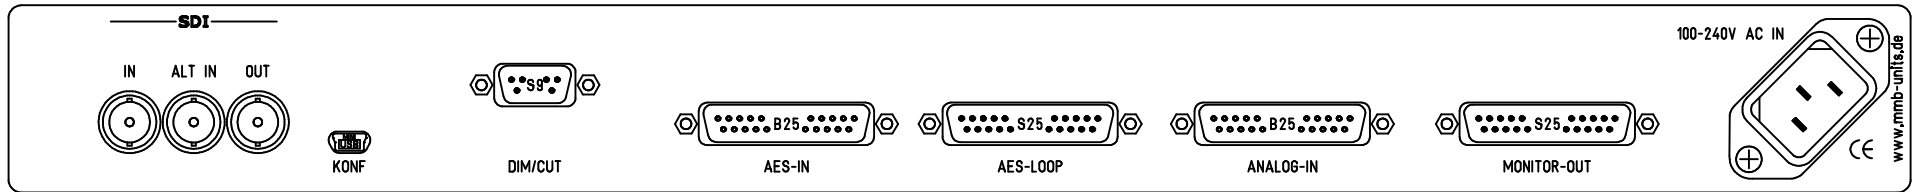

Tiefe 150mm

Tascam-Pinout S-SUB 25pol.			
CH	(+)	(-)	GND
1	24	12	25
2	10	23	11
3	21	9	22
4	7	20	8

L-R
C-LFE
LR-RR
N.C.

Pin1-DIM
PIN2-CUT
PIN5-GND

Tascam-Pinout S-SUB 25pol.			
Pair	(+)	(-)	GND
1.p	24	12	25
2.p	10	23	11
3.p	21	9	22
4.p	7	20	8

L-R
C-LFE
LR-RR
LOOP

Tascam-Pinout S-SUB 25pol.			
Pair	(+)	(-)	GND
1.p	24	12	25
2.p	10	23	11
3.p	21	9	22
4.p	7	20	8

L-R
C-LFE
LR-RR
LOOP

Tascam-Pinout S-SUB 25pol.			
Pair	(+)	(-)	GND
L	24	12	25
R	10	23	11
C	21	9	22
LFE	7	20	8
LR	18	6	19
RR	4	17	5

Tascam-Pinout S-SUB 25pol.			
Pair	(+)	(-)	GND
L	24	12	25
R	10	23	11
C	21	9	22
LFE	7	20	8
LR	18	6	19
RR	4	17	5